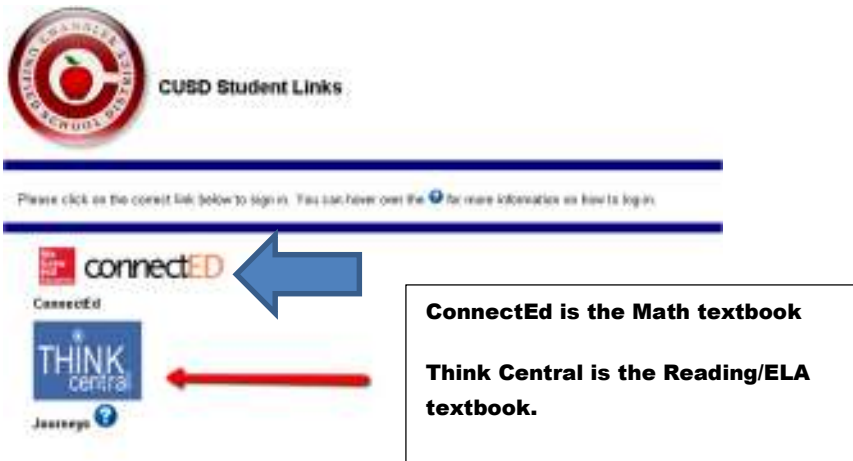

Getting to Student Texts

URL: www.cusd80.com

Click on Online Grades in the top right hand corner of the page.

Login to the student portal using your computer username and password. (*Hint: S + Student#*)

You will click on CUSD Student Links on the left hand side menu closer to the bottom of the screen.

A new tab or window will open up with the available student links. Click on the **Think Central** application.